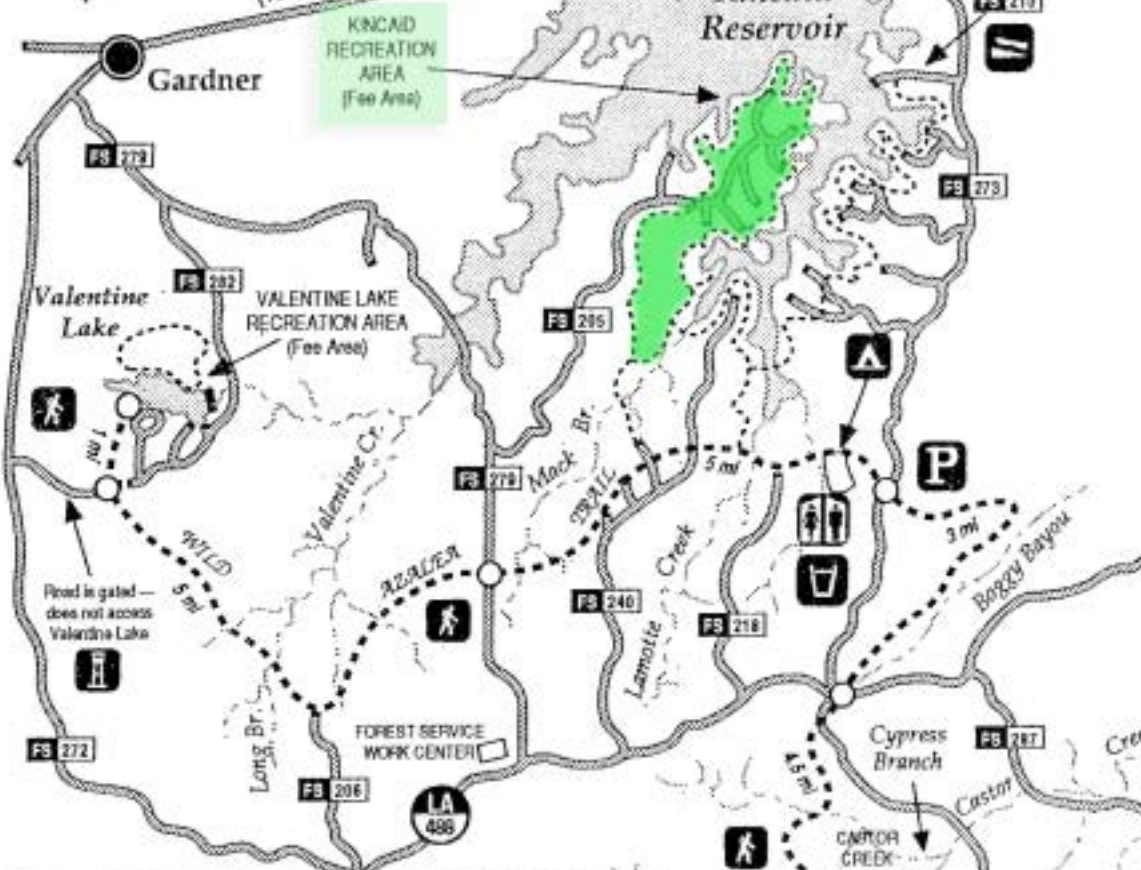

To Alexandria (16 Miles)

## National Recreation Trail

### Legend

- Wild Azalea Trail
- Wild Azalea Trail Access
- Other Trails
- Creek, Bayou or Branch
- U.S. Highway
- State Highway
- Forest Service Road

**31 Miles**  
*The longest hiking trail in Louisiana*

### Key Map